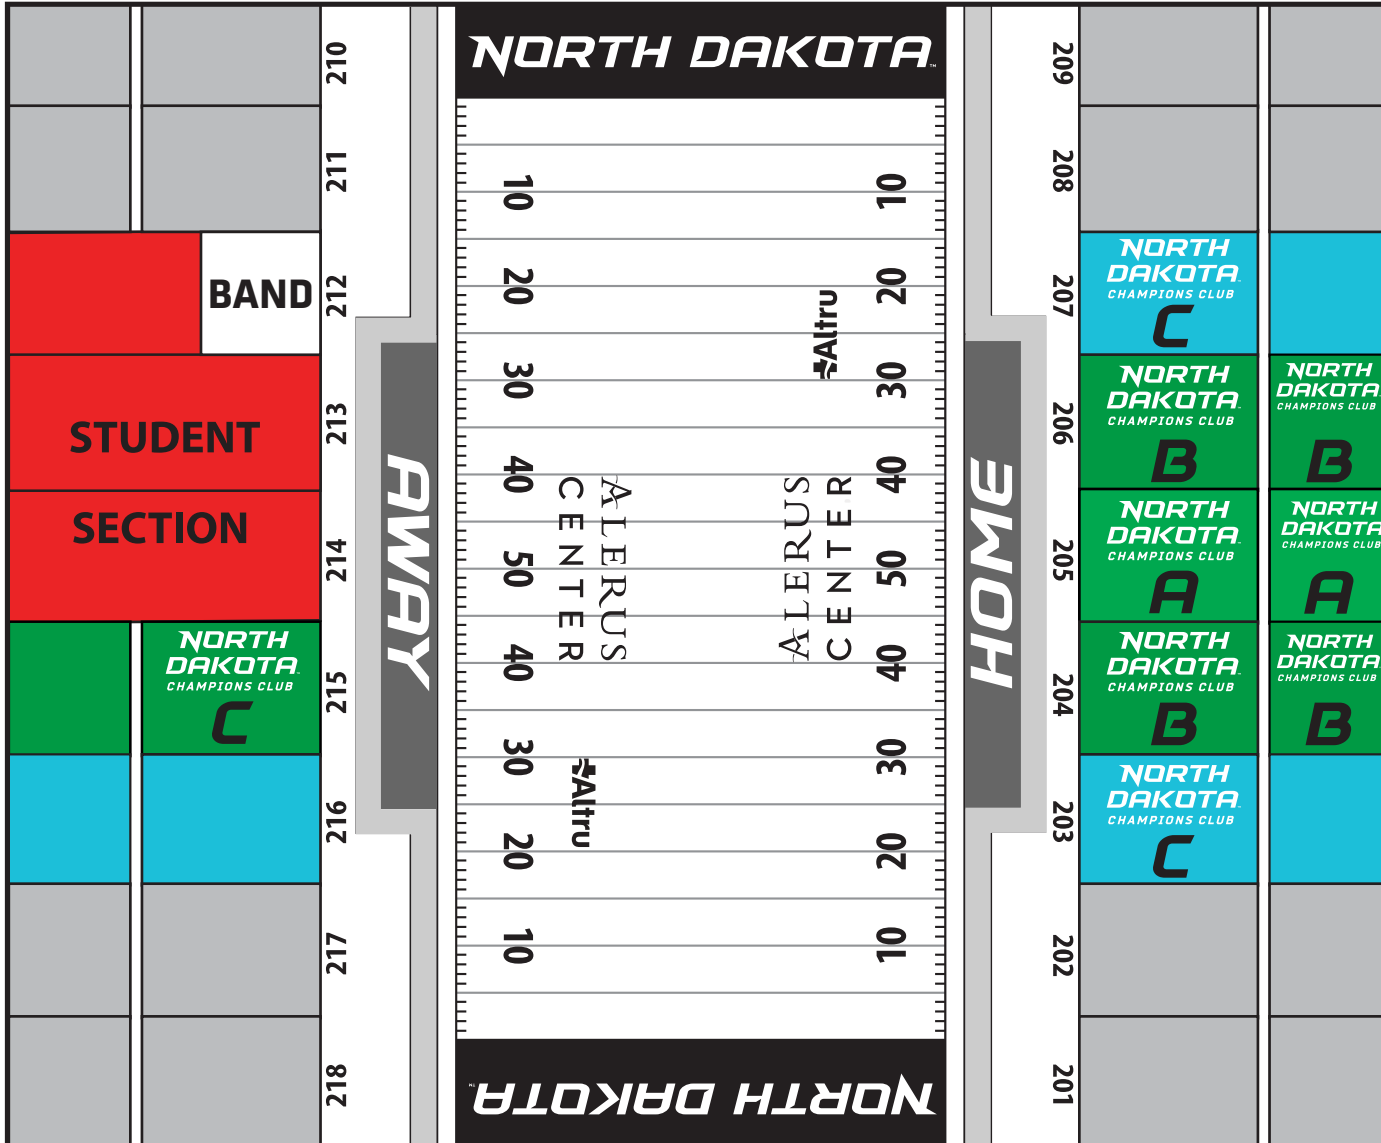

NORTH DAKOTA FOOTBALL

ALERUS CENTER

NORTH BALCONY - STANDING ROOM ONLY

SOUTH BALCONY - STANDING ROOM ONLY

SEASON TICKETS

SECTION	PRICE
	\$125
	\$110

LEVEL	SECTION	PURCHASE MAXIMUM	MINIMUM CONTRIBUTION
LEGEND	A	16	\$50,000+
DIAMOND	A	16	\$14,000+
EMERALD	A	16	\$7,500+
DIRECTORS	A	12	\$3,750+
COACHES	B	8	\$1,500+
CAPTAINS	C	6	\$1,000+
VARSITY	C	6	\$500+
CENTURY	C	4	\$200+